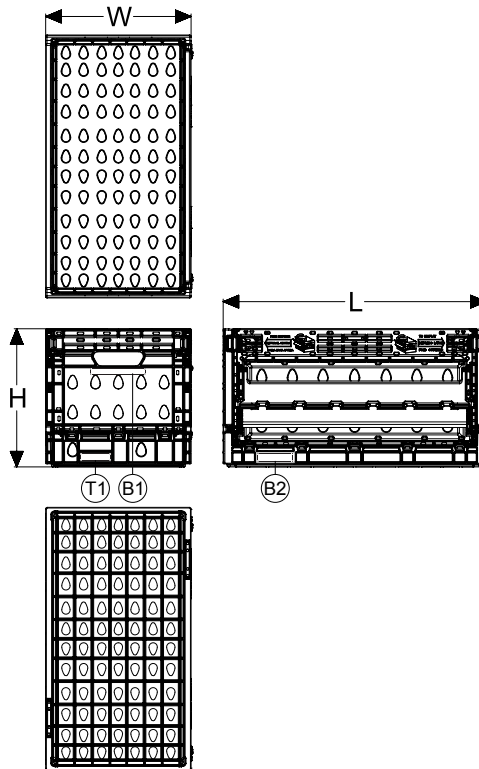

Rehrig 6332 Egg RPC

Specifications	MM/KG	IN/LB
External Length (L)	610	24.0
External Width (W)	338	13.3
External Height (H)	320	12.6
Internal Length	589	23.2
Internal Width	310	12.2
Internal Height	297	11.7
Stack Increment	71	2.8
Weight	2.38	5.23
53' Trailer Quantity	5,760	

Decoration Areas	WIDTH (IN)	HEIGHT (IN)
Base Short Wall Barcode (T1)	2.75	0.5
Middle Short Wall (B1)	5.5	0.5
Base Long Wall Brand (B2)	3.0	1.0

Features & Benefits

- Reusable container provides maximum protection to reduce product shrink, reduces total packaging costs and eliminates disposal costs associated with one-way containers
- Retail ready display allows easy access to product and provides attractive display to merchandise eggs
- Innovative drop-sidewall design simplifies replenishment, reducing store labor
- Ergonomically designed handle reduces strain and maximizes comfort
- Folding design reduces storage capacity for empty containers
- Strong, durable latches designed for stable handling during transportation
- Enhanced ventilation improves cooling time, resulting in a fresher and safer egg
- Container accommodates foam and pulp cartons providing complete flexibility for packaging needs
- Material: FDA approved food grade polypropylene provides the strength and durability needed for multiple applications
- Color: Available in standard black or other FDA approved non-heavy metal (NHM) colors. Metal detectable colors are available for compatibility with metal part detection systems
- Decoration: Multiple customer specific decoration combinations possible with hot stamp locations on the base
- Molded in Logos: Customer specific decorations available on the short wall
- Tracking: Optional barcode and RFID tag locations on the short wall to integrate with Rehrig technology offering to Track & Trace for FSMA requirements