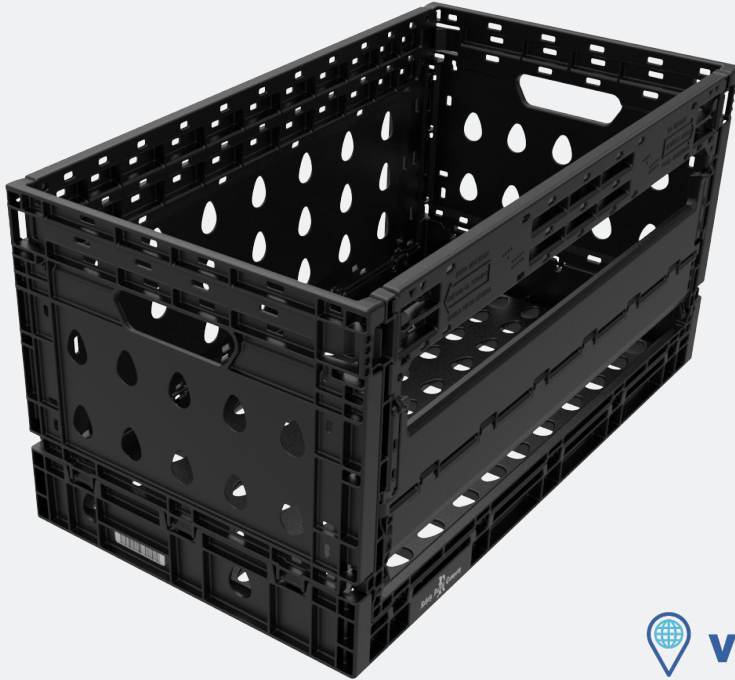

Rehrig 6332 Egg RPC

Specifications	MM/KG	IN/LB
External Length (L)	610	24.0
External Width (W)	338	13.3
External Height (H)	320	12.6
Internal Length	589	23.2
Internal Width	310	12.2
Internal Height	297	11.7
Stack Increment	71	2.8
Weight	2.38	5.23
53' Trailer Quantity	5,760	

Decoration Areas	WIDTH (IN)	HEIGHT (IN)
Base Short Wall Barcode (T1)	2.75	0.5
Middle Short Wall (B1)	5.5	0.5
Base Long Wall Brand (B2)	3.0	1.0

Features & Benefits

- Reusable container provides maximum protection to reduce product shrink, reduces total packaging costs and eliminates disposal costs associated with one-way containers
- Retail ready display allows easy access to product and provides attractive display to merchandise eggs
- Innovative drop-sidewall design simplifies replenishment, reducing store labor
- Ergonomically designed handle reduces strain and maximizes comfort
- Folding design reduces storage capacity for empty containers
- Strong, durable latches designed for stable handling during transportation
- Enhanced ventilation improves cooling time, resulting in a fresher and safer egg
- Container accommodates foam and pulp cartons providing complete flexibility for packaging needs
- Material: FDA approved food grade polypropylene provides the strength and durability needed for multiple applications
- Color: Available in standard black or other FDA approved non-heavy metal (NHM) colors. Metal detectable colors are available for compatibility with metal part detection systems
- Decoration: Multiple customer specific decoration combinations possible with hot stamp locations on the base
- Molded in Logos: Customer specific decorations available on the short wall
- Tracking: Optional barcode and RFID tag locations on the short wall to integrate with Rehrig technology offering to Track & Trace for FSMA requirements