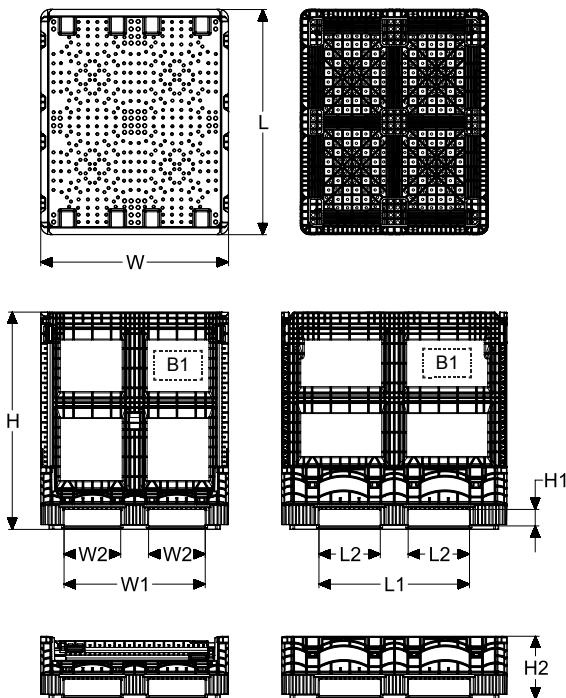

# 48x40 Rackable General Purpose Bin

## Features & Benefits

- High pressure injection molding allows a lighter, yet stronger part with superior durability compared to other molding methods
- Advanced copolymer polypropylene, with enhanced impact compared to other materials commonly in use, won't absorb moisture, harmful bacteria or pathogens
- Full picture frame and cruciform bottom supports full edge racking and ensures the pallet works smoothly with conveying and automated pallet handling equipment
- Integrally molded into the side wall, the one-piece latch eliminates costly repairs and spare parts
- Lighter weight than comparable bins, which allows for 2 additional bins per outbound shipment before "weighing out"
- Shares common industry dimensions allowing it to stack and nest with comparable plastic bins
- Bins stack securely with greater integrity, with or without the optional lid
- Walls fold down and take up less space during empty shipping and storage than comparable bins, which allows for 12% more bins per back haul

Specifications	IN/LB	MM/KG
Length (L)	48	1,220
Width (W)	40	1,016
Height (H)	46.25	1,175
Overall Fork Pocket Width (W1)	30	762
Individual Fork Pocket Width (W2)	12	305
Overall Fork Pocket Length (L1)	32	813
Individual Fork Pocket Length (L2)	13	330
Fork Pocket Height (H1)	3.5	89
Folded Height (H2)	13.375	340
Nest Increment	12.375	314
Weight	110	50
Load Capacity	2,000	907
Static Load Rating	7,200	3,266
Dynamic Load Rating	4,000	1,814
53' Trailer Quantity	240	

Decoration Areas	WIDTH (IN)	HEIGHT (IN)
Brand, Barcode or RFID Area (B1)	10.25	6.25