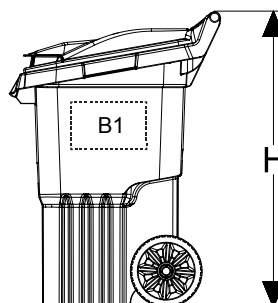

Specifications	IN/LB	CM/KG
Capacity (Gallons / Liters)	17.2 Gal	65 L
Overall Depth (D)	22.7	57.7
Overall Width (W)	19.2	48.8
Overall Height with Lid (H)	32.5	82.6
Assembled Weight	20.5	9.3
53' Trailer Quantity	875	

Decoration Areas	WIDTH (IN)	HEIGHT (IN)
Side Brand - Hot Stamp (B1)	10.0	6.0
Barcode & Serial Number (B2)	9.75	1.25