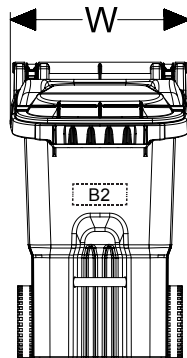

Specifications	IN/LB	CM/KG
Capacity (Gallons / Liters)	17.2 Gal	65 L
Overall Depth (D)	22.7	57.7
Overall Width (W)	19.2	48.8
Overall Height with Lid (H)	32.5	82.6
Assembled Weight	20.5	9.3
53' Trailer Quantity	875	

Decoration Areas	WIDTH (IN)	HEIGHT (IN)
Side Brand - Hot Stamp (B1)	10.0	6.0
Barcode & Serial Number (B2)	9.75	1.25

Corporate Headquarters
4010 East 26th St., Los Angeles, CA 90058
(800) 421-6244 • (323) 262-5145