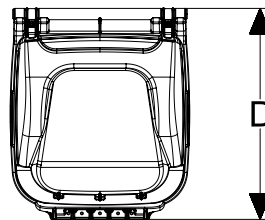

Specifications	IN/LB	CM/KG
Capacity (Gallons / Liters)	17.2 Gal	65 L
Overall Depth (D)	22.7	57.7
Overall Width (W)	19.2	48.8
Overall Height with Lid (H)	32.5	82.6
Assembled Weight	20.5	9.3
53' Trailer Quantity	875	

Decoration Areas	WIDTH (IN)	HEIGHT (IN)
Side Brand - Hot Stamp (B1)	10.0	6.0
Barcode & Serial Number (B2)	9.75	1.25