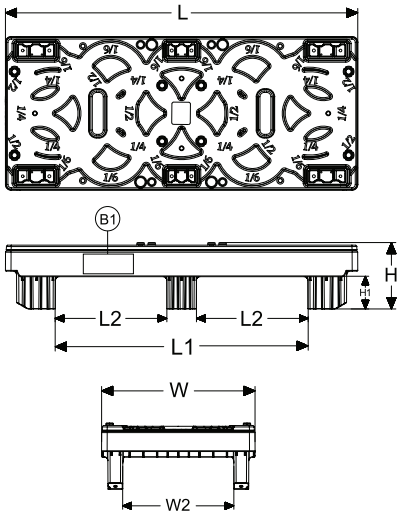

Features & Benefits

- Light Weight, Nestable Style Pallet
- Manufactured from Engineered High Density Polyethylene (HDPE) using High Pressure Injection Molding for Enhanced Strength and Durability
- Low Profile and Wider Foot Spacing for Improved Stability and Idle Pallet Storage
- Ergonomic Handles for Heightened Associate Safety
- Interlocking rings on the pallet and divider board secure kegs to the pallet and enables double stacking and eliminates load shift in transport on traditional pallets
- Versatility to comingle 14 different keg styles including the most common 1/2 BBL, 1/4 BBL, 1/6 BBL, Belly Band, and European kegs
- Eliminates the drivers need to sort, find, and double stack kegs from the delivery vehicle while making 3x-4x fewer hand truck trips
- Pallet is 100% Recyclable
- Manufactured with recycled material
- Branding available to Promote Brand Equity and Asset Management

DUO KEG PALLET SPECIFICATIONS	IN/LB	MM/KG
Length (L)	47.5	1207
Width (W)	20.7	526
Height (H)	8.95	199
Fork Pocket Width (W1)	14.75	375
Overall Fork Pocket Length (L1)	33.50	851
Individual Fork Pocket Length (L2)	14.50	368
Fork Pocket Height (H1)	4.4	112
Nesting Increment	6.85	174.0
Nesting Ratio (X:1)	1.30	
Weight	25.0	11.3
Load Rating	1500.0	680
53' Truckload Quantity	720	

DECORATION AREAS	WIDTH (IN)	HEIGHT (IN)
Branding Area (B1)	7.16	2.75

Divider Board Features & Benefits

- Provides the ability to double stack product on the pallet increasing the capacity of the palletization of order
- Empty divider boards stack securely with duo kegs and one another for safe and secure storage and transit during delivery.
- Designed to work with Duo Lifts

DUO KEG PALLET DIVIDER BOARD SPECIFICATIONS	IN/LB	MM/KG
Length (L)	47.5	1207
Width (W)	20.7	526
Height (H)	2.11	54
Nesting Increment	1.41	36.0
Nesting Ratio (X:1)	1.08	
Weight	12.0	5.4
Load Rating	1000.0	454