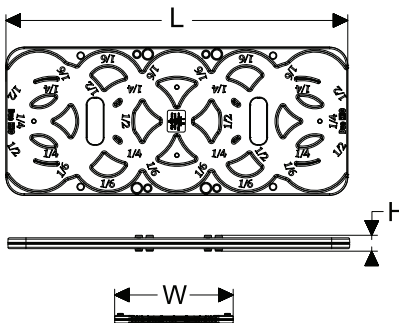

Features & Benefits

- Light Weight, Nestable Style Pallet
- Manufactured from Engineered High Density Polyethylene (HDPE) using High Pressure Injection Molding for Enhanced Strength and Durability
- Low Profile and Wider Foot Spacing for Improved Stability and Idle Pallet Storage
- Ergonomic Handles for Heightened Associate Safety
- Interlocking rings on the pallet and divider board secure kegs to the pallet and enables double stacking and eliminates load shift in transport on traditional pallets
- Versatility to comingle 14 different keg styles including the most common 1/2 BBL, 1/4 BBL, 1/6 BBL, Belly Band, and European kegs
- Eliminates the drivers need to sort, find, and double stack kegs from the delivery vehicle while making 3x-4x fewer hand truck trips
- Pallet is 100% Recyclable
- Manufactured with recycled material
- Branding available to Promote Brand Equity and Asset Management

DUO KEG PALLET SPECIFICATIONS	IN/LB	MM/KG
Length (L)	47.5	1207
Width (W)	20.7	526
Height (H)	8.95	199
Fork Pocket Width (W1)	14.75	375
Overall Fork Pocket Length (L1)	33.50	851
Individual Fork Pocket Length (L2)	14.50	368
Fork Pocket Height (H1)	4.4	112
Nesting Increment	6.85	174.0
Nesting Ratio (X:1)	1.30	
Weight	25.0	11.3
Load Rating	1500.0	680
53' Truckload Quantity	720	

DUO KEG PALLET DIVIDER BOARD SPECIFICATIONS	IN/LB	MM/KG
Length (L)	47.5	1207
Width (W)	20.7	526
Height (H)	2.11	54
Nesting Increment	1.41	36.0
Nesting Ratio (X:1)	1.08	
Weight	12.0	5.4
Load Rating	1000.0	454