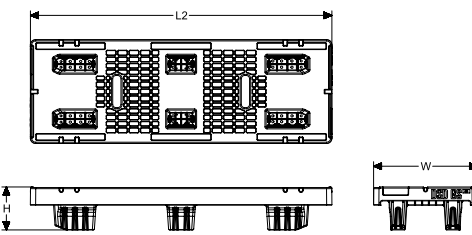

Fusion™ Geo System Pallet

*GS Pallet - 47.5"

Specifications

- Light Weight, Nestable Style Pallet
- Engineered High Density Polyethylene (HDPE) Material for Enhanced Strength and Durability
- Low Profile for Improved Stability and Idle Pallet Storage
- Ergonomic Handles for Heightened Associate Safety
- Top Deck Anti-Slip Feature to Prevent Cases from Sliding off the Pallet
- Customized Color and Branding Available to Promote Brand Equity and Asset Management
- Suitable for Floor Ready Displays
- Available in Two Lengths: 47.5" and 53"

GS PALLET 47.5"

GS PALLET 53"

GS PALLET - 47.5"		
Specifications	IN/LB	MM/KG
Length (L)	47.5	1206.5
Width (W)	18.3	464.8
Height (H)	7.55	191.8
Forklift Clearance	4.35	110.5
Nesting Increment	4.10	104.1
Nesting Ratio (x:1)	1.85	
Weight	18	8.16
Load Rating	1200	544.2
53' Truckload Quantity	1050	

GS PALLET - 53"		
Specifications	IN/LB	MM/KG
Length (L2)	53	1346.2
Width (W)	18.3	464.8
Height (H)	7.55	191.8
Forklift Clearance	4.35	110.5
Nesting Increment	4.10	104.1
Nesting Ratio (x:1)	1.85	
Weight	19.5	8.85
Load Rating	1200	544.2
53' Truckload Quantity	950	