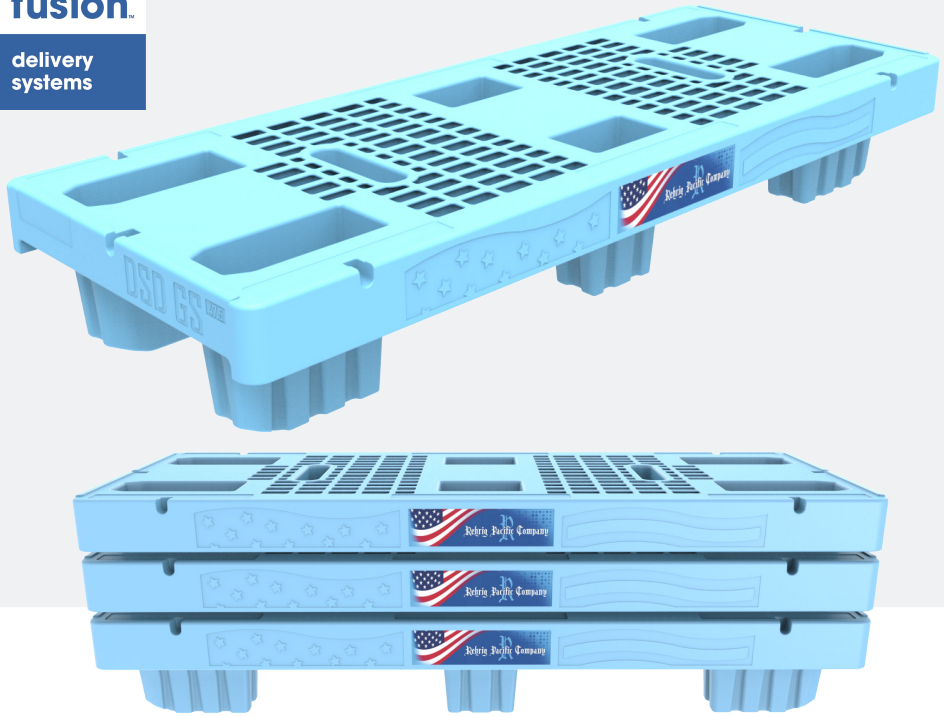

Fusion™ Geo System Pallet

*GS Pallet - 47.5"

Specifications

- Light Weight, Nestable Style Pallet
- Engineered High Density Polyethylene (HDPE) Material for Enhanced Strength and Durability
- Low Profile for Improved Stability and Idle Pallet Storage
- Ergonomic Handles for Heightened Associate Safety
- Top Deck Anti-Slip Feature to Prevent Cases from Sliding off the Pallet
- Customized Color and Branding Available to Promote Brand Equity and Asset Management
- Suitable for Floor Ready Displays
- Available in Two Lengths: 47.5" and 53"

GS PALLET 47.5"

GS PALLET 53"

GS PALLET - 47.5"		
Specifications	IN/LB	MM/KG
Length (L)	47.5	1206.5
Width (W)	18.3	464.8
Height (H)	7.55	191.8
Forklift Clearance	4.35	110.5
Nesting Increment	4.10	104.1
Nesting Ratio (x:1)	1.85	
Weight	18	8.16
Load Rating	1200	544.2
53' Truckload Quantity	1050	

GS PALLET - 53"		
Specifications	IN/LB	MM/KG
Length (L2)	53	1346.2
Width (W)	18.3	464.8
Height (H)	7.55	191.8
Forklift Clearance	4.35	110.5
Nesting Increment	4.10	104.1
Nesting Ratio (x:1)	1.85	
Weight	19.5	8.85
Load Rating	1200	544.2
53' Truckload Quantity	950	