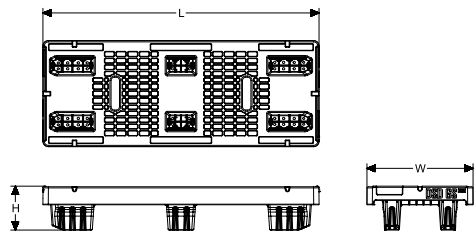

Fusion™ Geo System Pallet

*GS Pallet - 47.5"

Specifications

- Light Weight, Nestable Style Pallet
- Engineered High Density Polyethylene (HDPE) Material for Enhanced Strength and Durability
- Low Profile for Improved Stability and Idle Pallet Storage
- Ergonomic Handles for Heightened Associate Safety
- Top Deck Anti-Slip Feature to Prevent Cases from Sliding off the Pallet
- Customized Color and Branding Available to Promote Brand Equity and Asset Management
- Suitable for Floor Ready Displays
- Available in Two Lengths: 47.5" and 53"

GS PALLET 47.5"

GS PALLET 53"

GS PALLET - 47.5"		
Specifications	IN/LB	MM/KG
Length (L)	47.5	1206.5
Width (W)	18.3	464.8
Height (H)	7.55	191.8
Forklift Clearance	4.35	110.5
Nesting Increment	4.10	104.1
Nesting Ratio (x:1)	1.85	
Weight	18	8.16
Load Rating	1200	544.2
53' Truckload Quantity	1050	

GS PALLET - 53"		
Specifications	IN/LB	MM/KG
Length (L2)	53	1346.2
Width (W)	18.3	464.8
Height (H)	7.55	191.8
Forklift Clearance	4.35	110.5
Nesting Increment	4.10	104.1
Nesting Ratio (x:1)	1.85	
Weight	19.5	8.85
Load Rating	1200	544.2
53' Truckload Quantity	950	