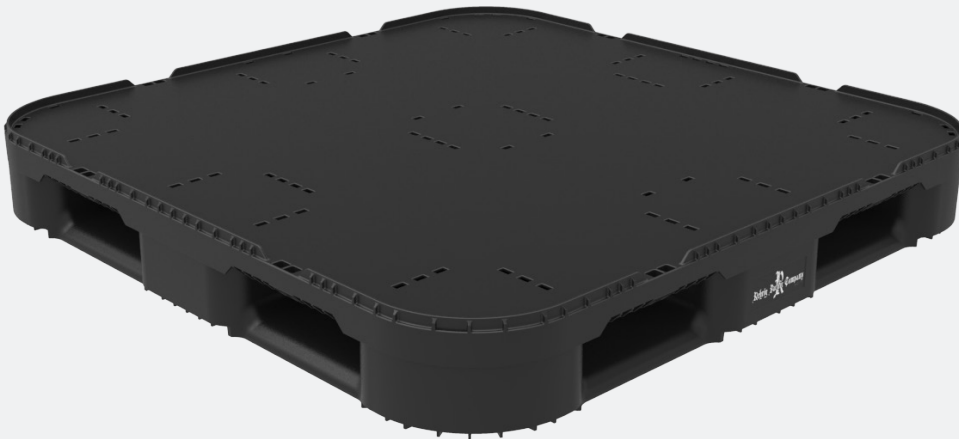

48x48 Standard Duty Pallet

Specifications	IN/LB	MM/KG
Length (L)	48.0	1219
Width (W)	48.0	1219
Height (H)	6.0	152
Overall Fork Pocket Width (W1)	30.1	765
Individual Fork Pocket Width (W2)	10.1	257
Overall Fork Pocket Length (L1)	30.1	765
Individual Fork Pocket Length (L2)	10.1	257
Fork Pocket Height (H1)	4.1	104
Weight	70.2	31.8
Edge Rack Capability	2,000	907
Dynamic Load Rating	4,000	1,814
Static Load Rating	30,000	4,536
53' Trailer Quantity	468	

Decoration Areas	WIDTH (IN)	HEIGHT (IN)
Brand, Barcode or RFID Area (B1)	4.4	1.4

Features & Benefits

- High-pressure injection molded using a proprietary blend of high density polyethylene and co-polymer polypropylene for superior durability, impact resistance, and performance
- Pallets do not absorb moisture or bacteria and their appearance is more attractive for retail applications than wooden pallets.
- Tapered bottom edges on all sides allow easy four-way entry and exit for pallet jacks and fork lifts.
- Full picture frame and cruciform bottom work smoothly with automated pallet handling equipment.
- Absence of any metal fasteners and splinters means no parts that can protrude and damage products or cause injury.
- Rugged and lightweight, they are easier to handle than comparable wood or other plastic pallets.
- 2-piece, Snap-Lock™ allows for quick and easy repair while reducing damage from pallet jacks thus offering substantially longer life .
- Comprehensive warranty

Options

- Available in black only
- Hot-stamped logos available for customer specific branding on all four sides
- Perimeter lip available to help secure and protect product against damage and unnecessary replacement costs
- RFID, GPS, and barcode technology available for asset tracking, visibility, and retention via Rehrig's RVision software