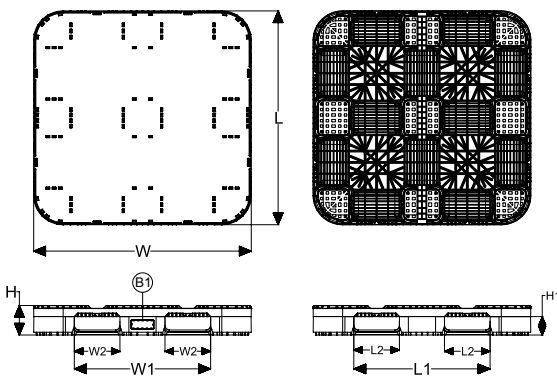

48x48 Standard Duty Pallet

Specifications	IN/LB	MM/KG
Length (L)	48.0	1219
Width (W)	48.0	1219
Height (H)	6.0	152
Overall Fork Pocket Width (W1)	30.1	765
Individual Fork Pocket Width (W2)	10.1	257
Overall Fork Pocket Length (L1)	30.1	765
Individual Fork Pocket Length (L2)	10.1	257
Fork Pocket Height (H1)	4.1	104
Weight	70.2	31.8
Edge Rack Capability	2,000	907
Dynamic Load Rating	4,000	1,814
Static Load Rating	30,000	4,536
53' Trailer Quantity	468	

Decoration Areas	WIDTH (IN)	HEIGHT (IN)
Brand, Barcode or RFID Area (B1)	4.4	1.4

Features & Benefits

- High-pressure injection molded using a proprietary blend of high density polyethylene and co-polymer polypropylene for superior durability, impact resistance, and performance
- Pallets do not absorb moisture or bacteria and their appearance is more attractive for retail applications than wooden pallets.
- Tapered bottom edges on all sides allow easy four-way entry and exit for pallet jacks and fork lifts.
- Full picture frame and cruciform bottom work smoothly with automated pallet handling equipment.
- Absence of any metal fasteners and splinters means no parts that can protrude and damage products or cause injury.
- Rugged and lightweight, they are easier to handle than comparable wood or other plastic pallets.
- 2-piece, Snap-Lock™ allows for quick and easy repair while reducing damage from pallet jacks thus offering substantially longer life .
- Comprehensive warranty