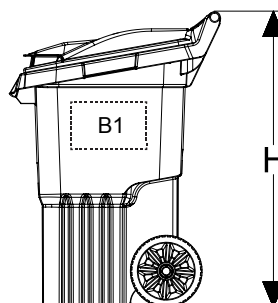

Specifications	IN/LB	CM/KG
Capacity (Gallons / Liters)	21.1 Gal	80 L
Overall Depth (D)	22.7	57.7
Overall Width (W)	19.2	48.8
Overall Height with Lid (H)	32.5	82.6
Assembled Weight	20.5	9.3
53' Trailer Quantity	875	

Decoration Areas	WIDTH (IN)	HEIGHT (IN)
Side Brand - Hot Stamp (B1)	10.0	6.0
Barcode & Serial Number (B2)	9.75	1.25