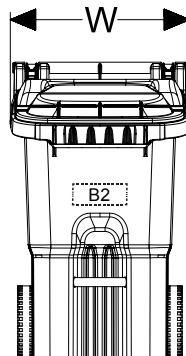

Specifications	IN/LB	CM/KG
Capacity (Gallons / Liters)	21.1 Gal	80 L
Overall Depth (D)	22.7	57.7
Overall Width (W)	19.2	48.8
Overall Height with Lid (H)	32.5	82.6
Assembled Weight	20.5	9.3
53' Trailer Quantity	875	

Decoration Areas	WIDTH (IN)	HEIGHT (IN)
Side Brand - Hot Stamp (B1)	10.0	6.0
Barcode & Serial Number (B2)	9.75	1.25

Corporate Headquarters
4010 East 26th St., Los Angeles, CA 90058
(800) 421-6244 • (323) 262-5145