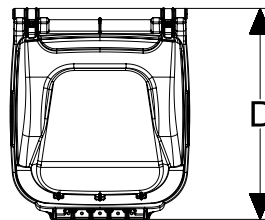

Specifications	IN/LB	CM/KG
Capacity (Gallons / Liters)	21.1 Gal	80 L
Overall Depth (D)	22.7	57.7
Overall Width (W)	19.2	48.8
Overall Height with Lid (H)	32.5	82.6
Assembled Weight	20.5	9.3
53' Trailer Quantity	875	

Decoration Areas	WIDTH (IN)	HEIGHT (IN)
Side Brand - Hot Stamp (B1)	10.0	6.0
Barcode & Serial Number (B2)	9.75	1.25